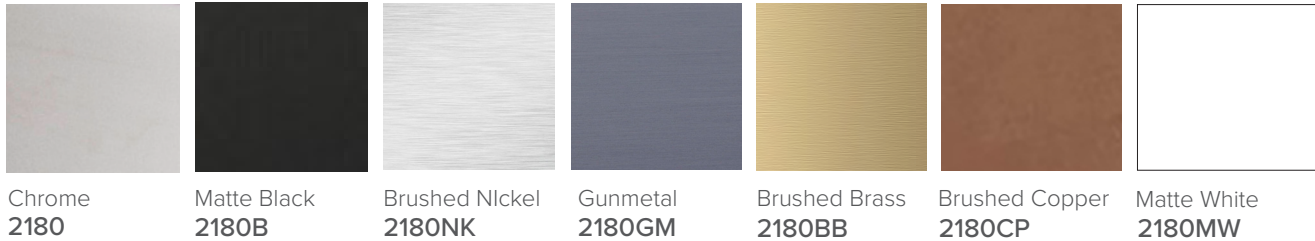

SPECIFICATION SHEET

Evoked Clicker 32mm Basin Waste with Overflow

Features

- One touch pop-up basin waste with overflow
- Size: 32mm
- Colours: Chrome, Matte Black, Brushed Nickel, Gunmetal, Brushed Brass, Brushed Copper and Matte White

Colour Options with Code

Technical Details

Note: All measurements shown are in millimetres. Sizes are nominal.