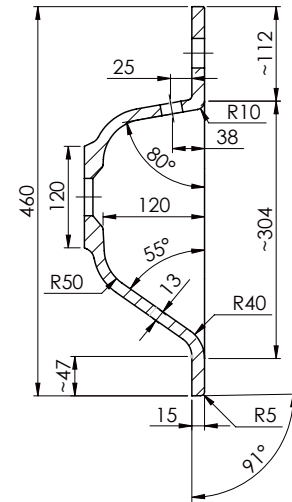

SPECIFICATION SHEET

1800mm Single Basin Options

Via

StoneCast with overflow

Gloss White - VIA

Matte White - VIAMW

W1800 x D460 x H15

Via (No Tap Hole)

StoneCast with overflow

Matte White - VIAMW-NTH

W1800 x D460 x H15