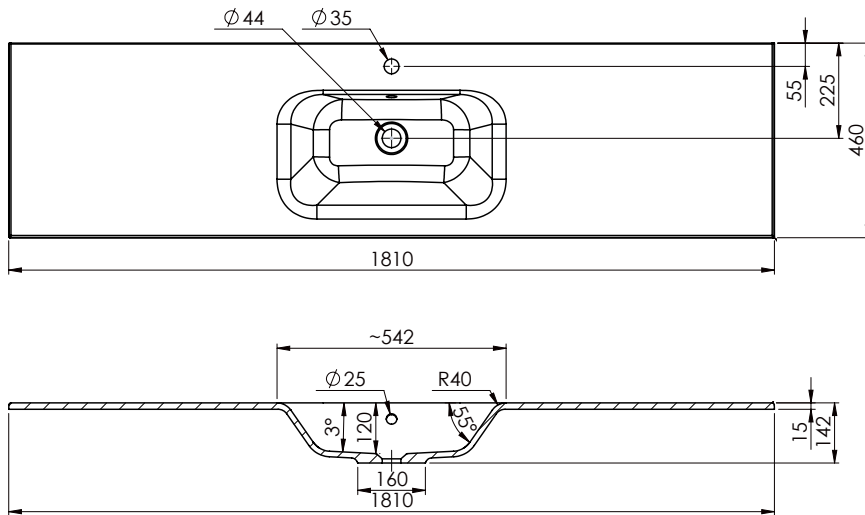

SPECIFICATION SHEET

1800mm Single Basin Options

Via

StoneCast with overflow

Gloss White - VIA

Matte White - VIAMW

W1800 x D460 x H15

Via (No Tap Hole)

StoneCast with overflow

Matte White - VIAMW-NTH

W1800 x D460 x H15