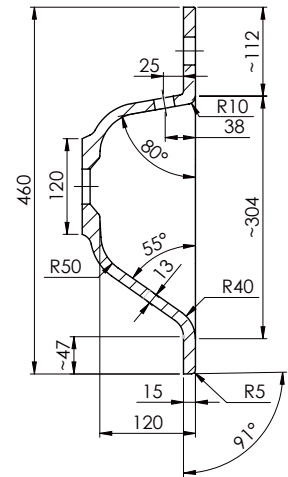

SPECIFICATION SHEET

1800mm Double Basin Options

Via

StoneCast with overflow

Gloss White - VIA

Matte White - VIAMW

W1800 x D460 x H15

Via (No Tap Hole)

StoneCast with overflow

Matte White - VIAMW-NTH

W1800 x D460 x H15