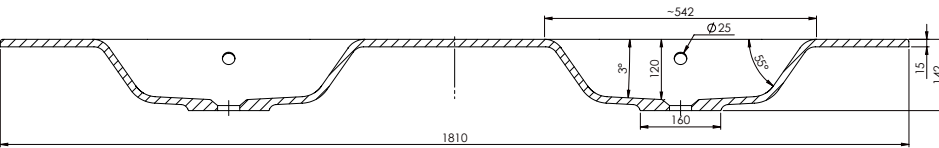

SPECIFICATION SHEET

1800mm Double Basin Options

Via

StoneCast with overflow

Gloss White - VIA

Matte White - VIAMW

W1800 x D460 x H15

Via (No Tap Hole)

StoneCast with overflow

Matte White - VIAMW-NTH

W1800 x D460 x H15