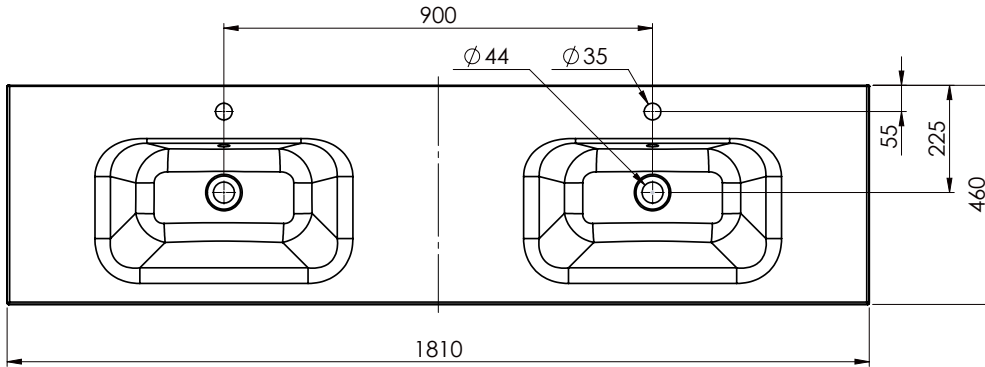

SPECIFICATION SHEET

1800mm Double Basin Options

Via

StoneCast with overflow

Gloss White - VIA

Matte White - VIAMW

W1800 x D460 x H15

Via (No Tap Hole)

StoneCast with overflow

Matte White - VIAMW-NTH

W1800 x D460 x H15