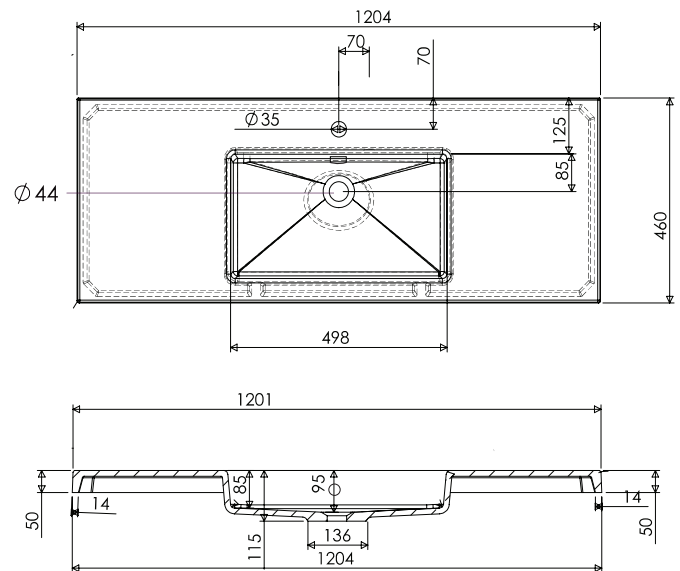

SPECIFICATION SHEET

1200mm Single Basin Options

Via

StoneCast with overflow
 Gloss White - VIA
 Matte White - VIAMW

W1210 x D460 x H20

Ponti

StoneCast with overflow
 Gloss White - PO

W1204 x D460 x H50

Clasico

Vitreous China with overflow
 Gloss White - VC

W1200 x D465 x H20

SPECIFICATION SHEET

1200mm Single Basin Options

Vercelli

Vitreous China with overflow
Gloss White - VE

W1215 x D465 x H15