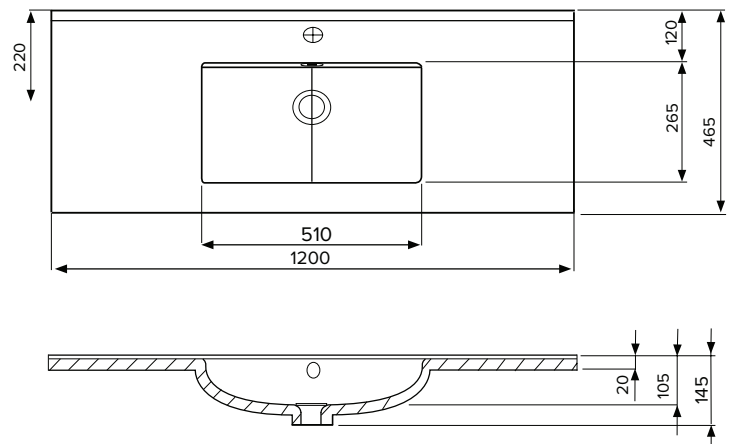

SPECIFICATION SHEET

1200mm Single Basin Options

Via

StoneCast with overflow
 Gloss White - VIA
 Matte White - VIAMW

W1210 x D460 x H20

Ponti

StoneCast with overflow
 Gloss White - PO

W1204 x D460 x H50

Clasico

Vitreous China with overflow
 Gloss White - VC

W1200 x D465 x H20

SPECIFICATION SHEET

1200mm Single Basin Options

Vercelli

Vitreous China with overflow
Gloss White - VE

W1215 x D465 x H15