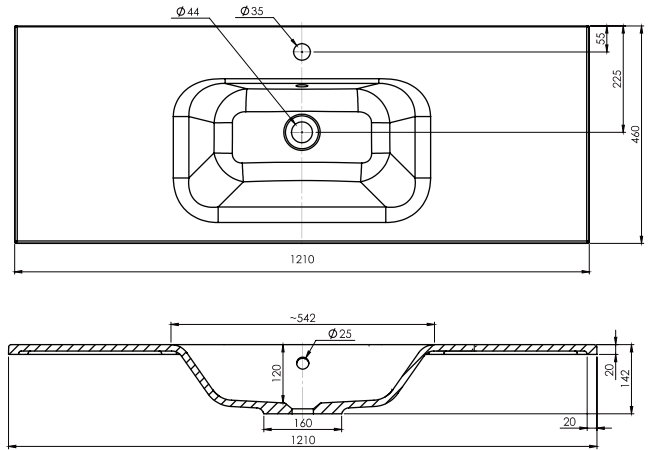

SPECIFICATION SHEET

1200mm Single Basin Options

Via

StoneCast with overflow
 Gloss White - VIA
 Matte White - VIAMW

W1210 x D460 x H20

Ponti

StoneCast with overflow
 Gloss White - PO

W1204 x D460 x H50

Clasico

Vitreous China with overflow
 Gloss White - VC

W1200 x D465 x H20

SPECIFICATION SHEET

1200mm Single Basin Options

Vercelli

Vitreous China with overflow
Gloss White - VE

W1215 x D465 x H15