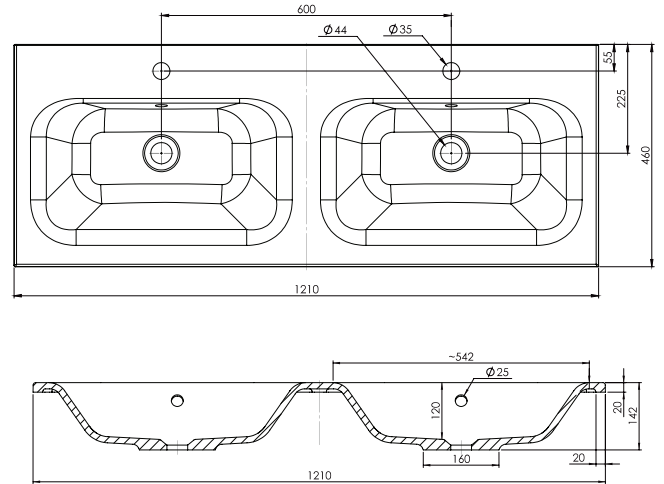

SPECIFICATION SHEET

1200mm Double Basin Options

Via

StoneCast with overflow
 Gloss White - VIA
 Matte White - VIAMW

W1210 x D460 x H20

Ponti

StoneCast with overflow
 Gloss White - PO

W1204 x D460 x H50

Clasico

Vitreous China with overflow
 Gloss White - VC

W1210 x D465 x H20

SPECIFICATION SHEET

1200mm Double Basin Options

Vercelli

Vitreous China with overflow
Gloss White - VE

W1216 x D460 x H15