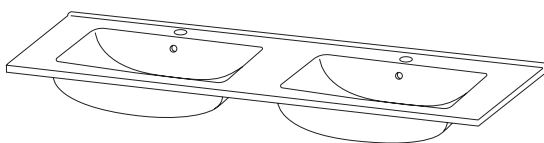

SPECIFICATION SHEET

1200mm Double Basin Options

Via

StoneCast with overflow
 Gloss White - VIA
 Matte White - VIAMW

W1210 x D460 x H20

Ponti

StoneCast with overflow
 Gloss White - PO

W1204 x D460 x H50

Clasico

Vitreous China with overflow
 Gloss White - VC

W1210 x D465 x H20

SPECIFICATION SHEET

1200mm Double Basin Options

Vercelli

Vitreous China with overflow
Gloss White - VE

W1216 x D460 x H15