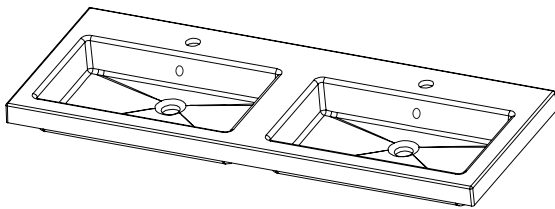

SPECIFICATION SHEET

1200mm Double Basin Options

Via

StoneCast with overflow
 Gloss White - VIA
 Matte White - VIAMW

W1210 x D460 x H20

Ponti

StoneCast with overflow
 Gloss White - PO

W1204 x D460 x H50

Clasico

Vitreous China with overflow
 Gloss White - VC

W1210 x D465 x H20

SPECIFICATION SHEET

1200mm Double Basin Options

Vercelli

Vitreous China with overflow
Gloss White - VE

W1216 x D460 x H15