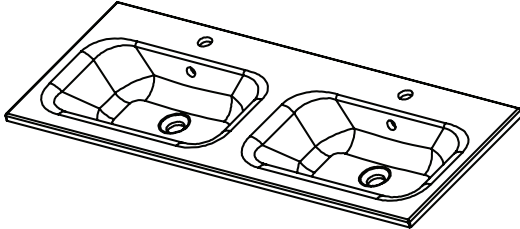

SPECIFICATION SHEET

1200mm Double Basin Options

Via

StoneCast with overflow
 Gloss White - VIA
 Matte White - VIAMW

W1210 x D460 x H20

Ponti

StoneCast with overflow
 Gloss White - PO

W1204 x D460 x H50

Clasico

Vitreous China with overflow
 Gloss White - VC

W1210 x D465 x H20

SPECIFICATION SHEET

1200mm Double Basin Options

Vercelli

Vitreous China with overflow
Gloss White - VE

W1216 x D460 x H15