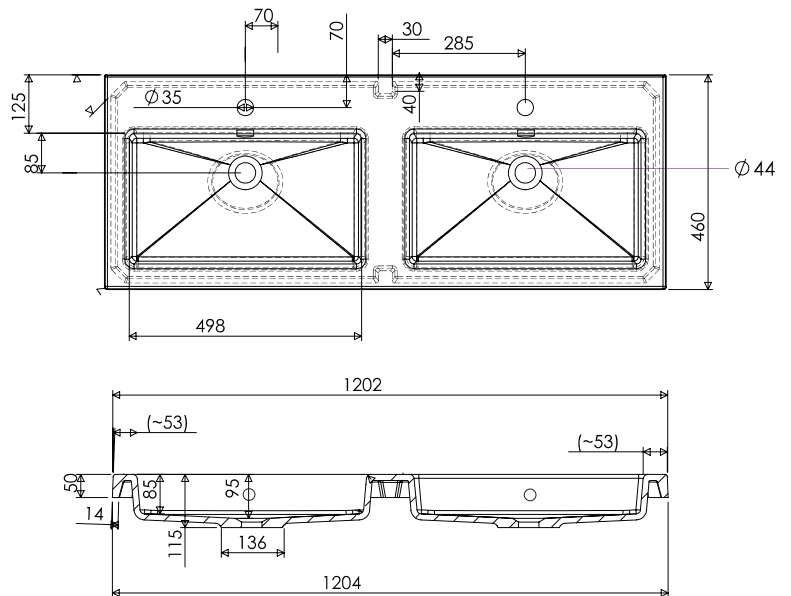

SPECIFICATION SHEET

1200mm Double Basin Options

Via

StoneCast with overflow
 Gloss White - VIA
 Matte White - VIAMW

W1210 x D460 x H20

Ponti

StoneCast with overflow
 Gloss White - PO

W1204 x D460 x H50

Clasico

Vitreous China with overflow
 Gloss White - VC

W1210 x D465 x H20

SPECIFICATION SHEET

1200mm Double Basin Options

Vercelli

Vitreous China with overflow
Gloss White - VE

W1216 x D460 x H15