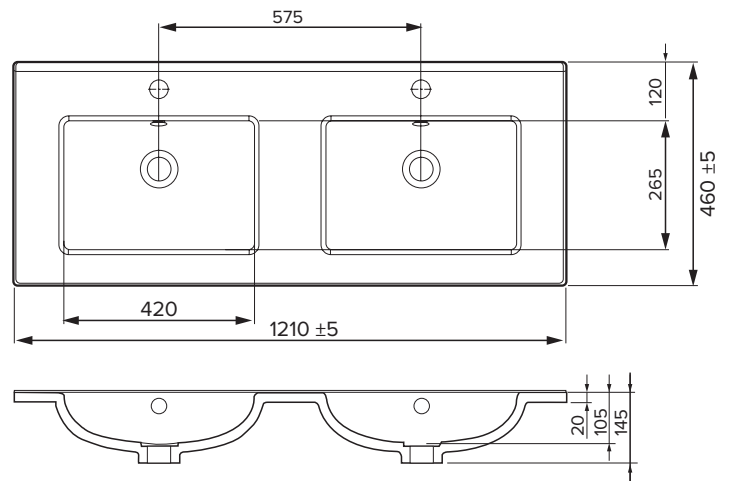

SPECIFICATION SHEET

1200mm Double Basin Options

Via

StoneCast with overflow
 Gloss White - VIA
 Matte White - VIAMW

W1210 x D460 x H20

Ponti

StoneCast with overflow
 Gloss White - PO

W1204 x D460 x H50

Clasico

Vitreous China with overflow
 Gloss White - VC

W1210 x D465 x H20

SPECIFICATION SHEET

1200mm Double Basin Options

Vercelli

Vitreous China with overflow
Gloss White - VE

W1216 x D460 x H15